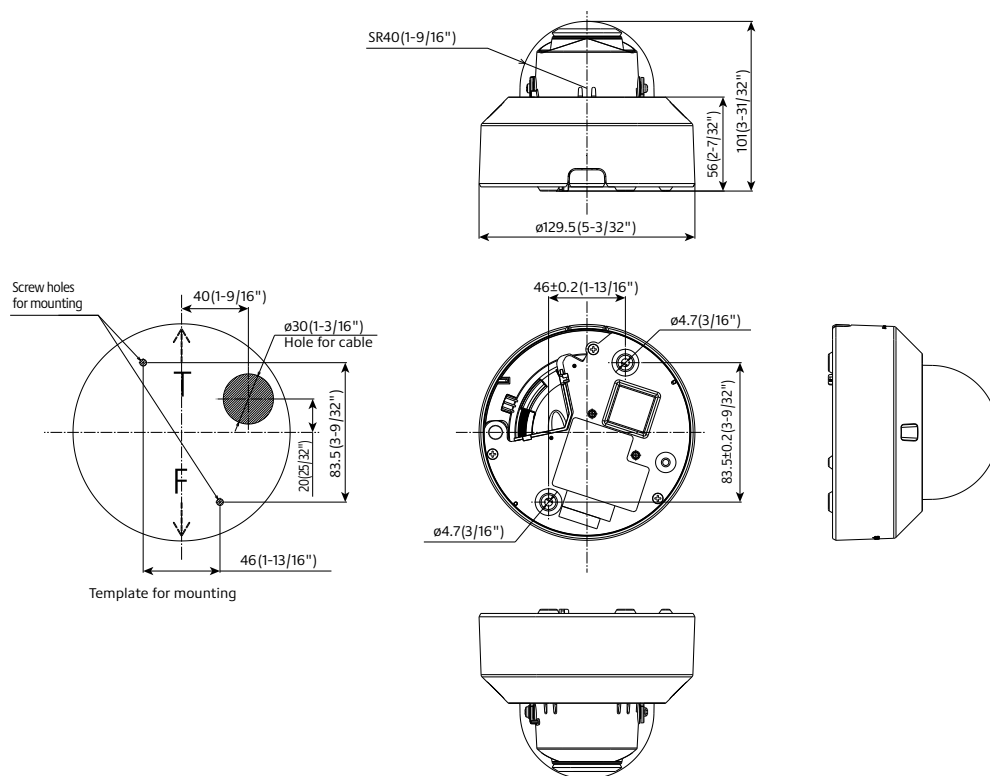

*1 Converted value

*3 Smart Coding(GOP and AUTO VIQS) is not available when setting 30fps.

*4 It may be necessary to upgrade the firmware to use these protocols.

Appearance

Unit : mm (inches)